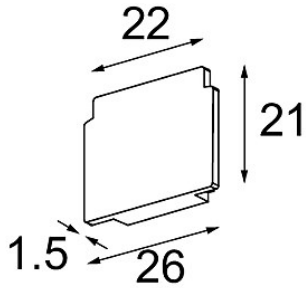

Date _____
Customer _____
Project _____
Type _____

Track 48V Endplate (2) Champagne Brushed

Specifications

Material	13411017
Lamp Included	No
Number of Light Sources	0
IP Rating	0
Glow wire rating (°C)	960
Indoor/Outdoor	Indoor
Adjustability	Not Applicable
Primary Colour & Primary Finish	Champagne, Brushed
Gross weight (g)	14.0