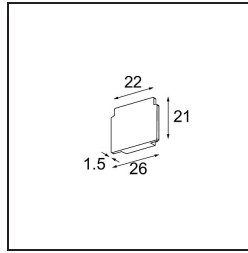

Date _____
Customer _____
Project _____
Type _____

Track 48V Endplate (2) Champagne Brushed

Specifications

Material	13411017
Lamp Included	No
Number of Light Sources	0
IP Rating	0
Glow wire rating (°C)	960
Indoor/Outdoor	Indoor
Adjustability	Not Applicable
Primary Colour & Primary Finish	Champagne, Brushed
Gross weight (g)	14.0