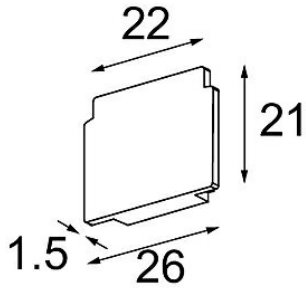

Date _____
Customer _____
Project _____
Type _____

Track 48V Endplate (2) Champagne Brushed

Specifications

Material	13411017
Lamp Included	No
Number of Light Sources	0
IP Rating	0
Glow wire rating (°C)	960
Indoor/Outdoor	Indoor
Adjustability	Not Applicable
Primary Colour & Primary Finish	Champagne, Brushed
Gross weight (g)	14.0