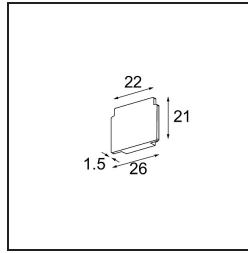

Date _____
Customer _____
Project _____
Type _____

Track 48V Endplate (2) Champagne Brushed

Specifications

Material	13411017
Lamp Included	No
Number of Light Sources	0
IP Rating	0
Glow wire rating (°C)	960
Indoor/Outdoor	Indoor
Adjustability	Not Applicable
Primary Colour & Primary Finish	Champagne, Brushed
Gross weight (g)	14.0