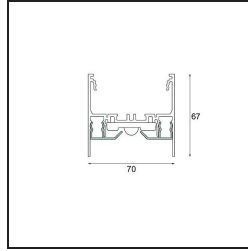

Date _____
Customer _____
Project _____
Type _____

Drupl70 Front Cover Straight (For Surface Mounting) Black Structure /m

Specifications

Material	93540432
Number of Light Sources	0
Light Direction	Down
IP Rating	20
Indoor/Outdoor	Indoor
Primary Colour & Primary Finish	Black, Structure
Gross weight (g)	0.001