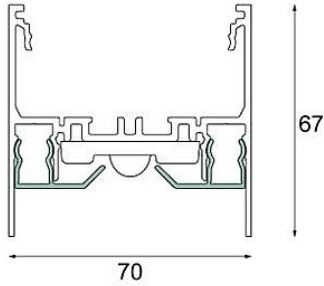

Date _____
Customer _____
Project _____
Type _____

Drupl70 Front Cover Straight (For Surface Mounting) Black Structure /m

Specifications

Material	93540432
Number of Light Sources	0
Light Direction	Down
IP Rating	20
Indoor/Outdoor	Indoor
Primary Colour & Primary Finish	Black, Structure
Gross weight (g)	0.001