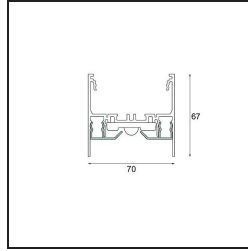

|          |
|----------|
| Date     |
| Customer |
| Project  |
| Type     |

*Drupl70 Front Cover Straight (For Surface Mounting) White Structure /m*

**Specifications**

|                                 |                  |
|---------------------------------|------------------|
| Material                        | 93540409         |
| Number of Light Sources         | 0                |
| Light Direction                 | Down             |
| IP Rating                       | 20               |
| Indoor/Outdoor                  | Indoor           |
| Primary Colour & Primary Finish | White, Structure |
| Gross weight (g)                | 0.001            |