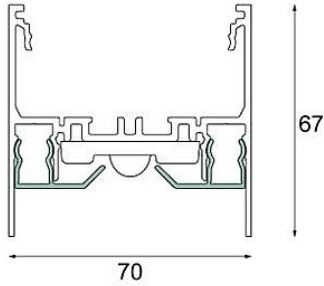

|          |
|----------|
| Date     |
| Customer |
| Project  |
| Type     |

*Drupl70 Front Cover Straight (For Surface Mounting) White Structure /m*

**Specifications**

|                                 |                  |
|---------------------------------|------------------|
| Material                        | 93540409         |
| Number of Light Sources         | 0                |
| Light Direction                 | Down             |
| IP Rating                       | 20               |
| Indoor/Outdoor                  | Indoor           |
| Primary Colour & Primary Finish | White, Structure |
| Gross weight (g)                | 0.001            |