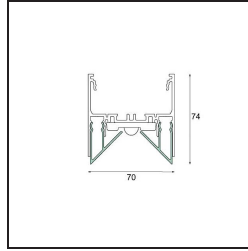

Date
Customer
Project
Type

FFD_Drupl70 Front Cover Sharp (For Surface Mounting) White Structure /m

Specifications

Material	93540309
Number of Light Sources	0
Light Direction	Down
IP Rating	20
Indoor/Outdoor	Indoor
Primary Colour & Primary Finish	White, Structure
Gross weight (g)	0.001