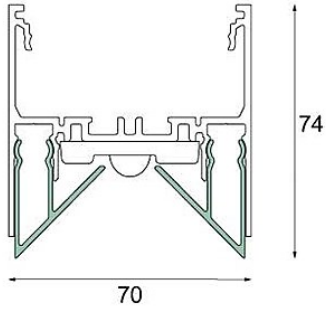

Date
Customer
Project
Type

FFD_Drupl70 Front Cover Sharp (For Surface Mounting) White Structure /m

Specifications

Material	93540309
Number of Light Sources	0
Light Direction	Down
IP Rating	20
Indoor/Outdoor	Indoor
Primary Colour & Primary Finish	White, Structure
Gross weight (g)	0.001