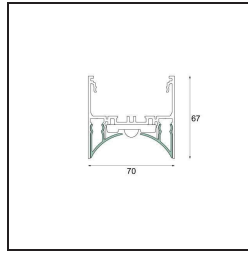

Date _____
Customer _____
Project _____
Type _____

Drupl70 Front Cover Curved (For Surface Mounting) Gold Anodised /m

Specifications

Material	93540246
Number of Light Sources	0
Light Direction	Down
IP Rating	20
Indoor/Outdoor	Indoor
Primary Colour & Primary Finish	Gold, Anodised
Gross weight (g)	0.001