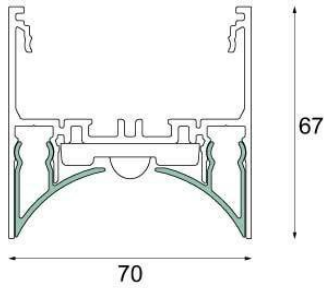

Date _____
Customer _____
Project _____
Type _____

Drupl70 Front Cover Curved (For Surface Mounting) Gold Anodised /m

Specifications

Material	93540246
Number of Light Sources	0
Light Direction	Down
IP Rating	20
Indoor/Outdoor	Indoor
Primary Colour & Primary Finish	Gold, Anodised
Gross weight (g)	0.001