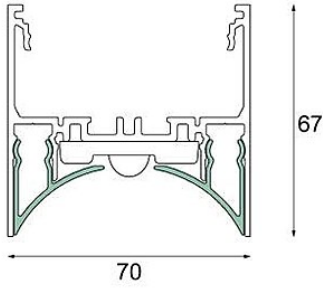

Date
Customer
Project
Type

Drupl70 Front Cover Curved (For Surface Mounting) White Structure /m

Specifications

Material	93540209
Number of Light Sources	0
Light Direction	Down
IP Rating	20
Indoor/Outdoor	Indoor
Primary Colour & Primary Finish	White, Structure
Gross weight (g)	0.001