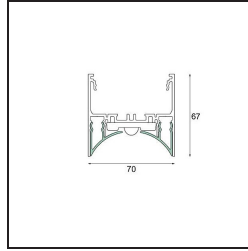

Date
Customer
Project
Type

Drupl70 Front Cover Curved (For Surface Mounting) White Structure /m

Specifications

Material	93540209
Number of Light Sources	0
Light Direction	Down
IP Rating	20
Indoor/Outdoor	Indoor
Primary Colour & Primary Finish	White, Structure
Gross weight (g)	0.001