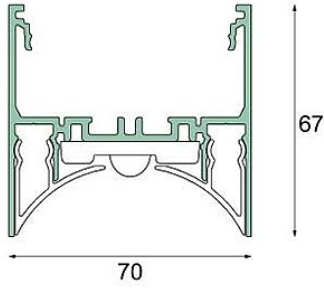

Date
Customer
Project
Type

Drupl70 Profile Surface White Structure /m

Specifications

Material	93540009
Number of Light Sources	0
IP Rating	20
Indoor/Outdoor	Indoor
Mounting	Surface
Primary Colour & Primary Finish	White, Structure
Gross weight (g)	0.001