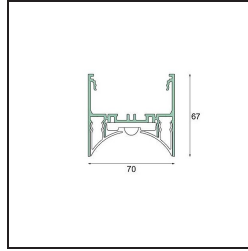

Date
Customer
Project
Type

Drupl70 Profile Surface White Structure /m

Specifications

Material	93540009
Number of Light Sources	0
IP Rating	20
Indoor/Outdoor	Indoor
Mounting	Surface
Primary Colour & Primary Finish	White, Structure
Gross weight (g)	0.001