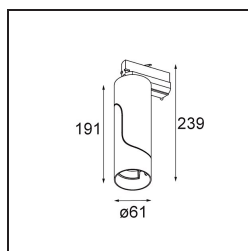

Semih Track 230V Adjustable 61 1x LED 1800-3000K WD Trailing Edge DI White Structure

Semih is an award-winning downlighter with functional positive energy. Inspired by the yin-yang symbol, a sinuous S-shaped line divides Semih in two equal, complementary parts: the hard, solid part mounted to the ceiling and the soft, flexible part housing the light. Now available in two sizes.

Specifications

Material	13441909
Light Source Type	LED
LED Type	BRIDGELUX WARMDIM 12W
LED technology	LED COB
CRI	Min. 95
Colour Temperature	1800-3000K (Warm Dim)
Lifetime	L80B10 @50,000 Hours
Lamp Included	Yes
Number of Light Sources	1
CIE flux code	95 100 100 100 91
Binning (SDCM)	3
Light Direction	Down
Input Voltage	230V
Luminaire power (W)	15.0
Electrical Class	I
IP Rating	20
Glow wire rating (°C)	960
Dimming Protocol	Trailing Edge
Indoor/Outdoor	Indoor
Application	Ceiling
Adjustability	H 355° V -70/+70°
Distance to Lighted Object (m)	0,1
Primary Colour & Primary Finish	White, Structure
Gross weight (g)	760.0
Luminous flux per lamp (lm)	928
Efficacy (lm/W)	61
Glare rating	20
Remark	<ul style="list-style-type: none"> • 3500K and 4000K on request • Magnetic reflector and lens not included • 3500K and 4000K on request • This is not a complete product. Magnetic reflector and track 230V system required. • This is not a complete product. Magnetic reflector and track 230V system required.

TM30 & CRI diagram

Optical Accessories

- **10218730** Reflector 57 Medium WD Aluminium Anodised
- **10219030** Reflector 57 Flood WD Gold Anodised
- **10218830** Reflector 57 Flood WD Aluminium Anodised
- **10219230** Reflector 57 Flood WD Champagne Anodised
- Choose a required accessory