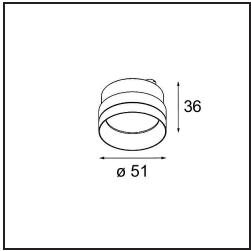

- **10219930** Reflector 51 Spot Aluminium Anodised
- **10220030** Reflector 51 Medium Aluminium Anodised
- **10220130** Reflector 51 Flood Aluminium Anodised

■ Choose a required accessory