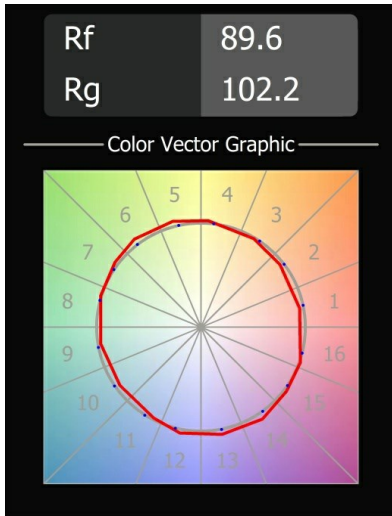

TM30 & CRI diagram