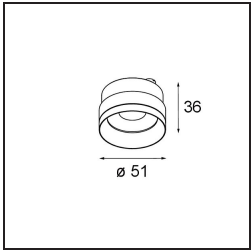

Optical Accessories

- **10222630** Lens 51 Spot
- **10222730** Lens 51 Medium
- **10222830** Lens 51 Flood
- **10222930** Lens 51 Wide Flood