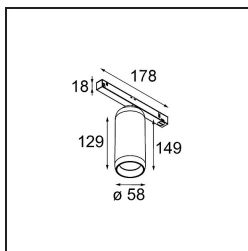

Date
Customer
Project
Type

*Kogel Track 48V Adjustable 58 1x LED 2700K 1-10V White Structure*

A spotlight with extremely flexible rotation, Kogel will leave you gasping in wonder. For starters, it uses a ball joint as a rotation mechanism. So yes, turning it all kinds of ways is possible. And no, the wires won't get all twisted inside. It just works and you'll love it on ceilings and walls. Designed by Odin and Jaap of Studio Kees, Kogel is truly a light that gives pleasure.

**Specifications**

Material	13700009
Light Source Type	LED
LED Type	BRIDGELUX V6 HD G8
LED technology	LED COB
CRI	Min. 90
Colour Temperature	2700K
Lifetime	L80B10 @50,000 Hours
Number of Light Sources	1
CIE flux code	98 100 100 100 66
Binning (SDCM)	2
Light Direction	Down
Input Voltage	48Vdc
Luminaire power (W)	14.0
IP Rating	20
Dimming Protocol	1-10V
DALI Standard	DALI version-1
Indoor/Outdoor	Indoor
Application	Ceiling
Adjustability	H 360° V 50°
Primary Colour & Primary Finish	White, Structure
Gross weight (g)	880.0
Delivered lumens (lm)	842
Efficacy (lm/W)	60
Glare rating	21
Remark	<ul style="list-style-type: none"> <li>• Magnetic reflector or lens not included.</li> <li>• This is not a complete product. Pista track 48V system required.</li> <li>• This is not a complete product. Pista track 48V system required.</li> <li>• For installations without dimmer, it is recommended to use 1-10 V luminaires.</li> </ul>

**TM30 & CRI diagram**

**Optical Accessories**

- **10222630** Lens 51 Spot
- **10222730** Lens 51 Medium
- **10222830** Lens 51 Flood
- **10222930** Lens 51 Wide Flood

- **10219930** Reflector 51 Spot Aluminium Anodised
- **10220030** Reflector 51 Medium Aluminium Anodised
- **10220130** Reflector 51 Flood Aluminium Anodised