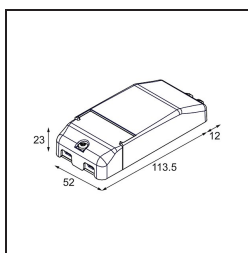

Date _____

Customer _____

Project _____

Type _____

Dim Module Hue 0-10V/1-10V 150-300W

Specifications

Material	13190230
Lifetime	50,000 Hours
Lamp Included	No
Number of Light Sources	0
Input Voltage	230V
Electrical Class	II
IP Rating	0
Glow wire rating (°C)	960
Dimming Protocol	0-10V, 1-10V
Indoor/Outdoor	Indoor
Smart Lighting	Hue
Gross weight (g)	95.0
Input voltage	198-253V AC / 50-60Hz
Ambient temperature	-20°C to +50°C