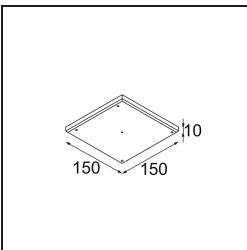

12292630 Gypsum Fibreboard 150x150