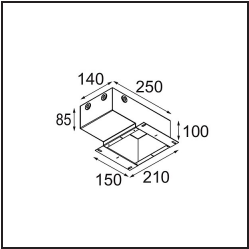

11624030 Installation Housing 140x250x100x210