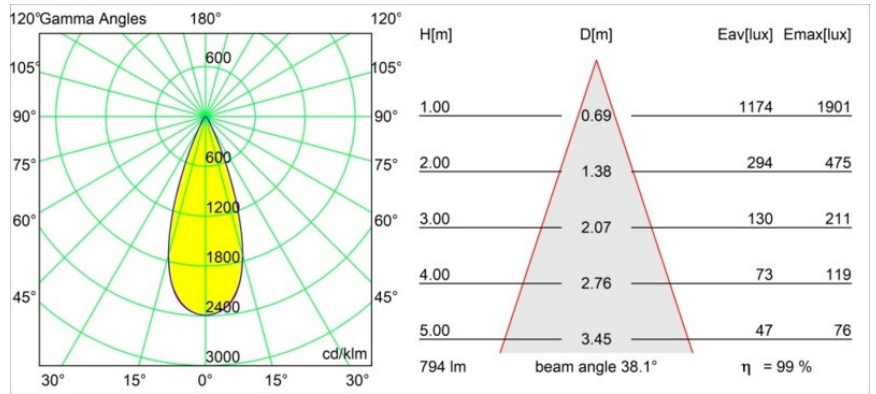

Light distribution & beam diagram