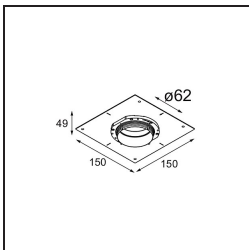

Date
Customer
Project
Type

Tetrix Adjustable Recessed 62 1x IP55 LED 4000K Flood DE White Matt

Specifications

Material	13517438
Light Source Type	LED
LED Type	BRIDGELUX V8G8
LED technology	LED COB
CRI	Min. 90
Colour Temperature	4000K
Lifetime	L90B10 @50,000 Hours
Lamp Included	Yes
Number of Light Sources	1
CIE flux code	96 99 100 100 99
Binning (SDCM)	2
Light Direction	Down
Optic	Collimator
Measured beam angle (°)	38.0
Input Voltage	Constant Current Driver Required
Electrical Class	III
IP Rating	55
Glow wire rating (°C)	850
Indoor/Outdoor	Indoor
Application	Ceiling, Wall
Mounting	Recessed
Cut-out size (mm)	ø68 for Frame Recessed; ø89 for Frame Recessed TrimLess
Mounting depth (mm)	110.0
Adjustability	H 355° V 25°
Distance to Lighted Object (m)	0,1
Primary Colour & Primary Finish	White, Matt
Gross weight (g)	141.0
Drive current (mA)	350 500
Min. forward voltage (Vf)	13,2 13,7
Max. forward voltage (Vf)	15,0 15,4
Connected load (W)	5,0 7,2
Luminous flux per lamp (lm)	587 789
Efficacy (lm/W)	117 110
Glare rating	16 17

Remark	<ul style="list-style-type: none">• Tetrix Recessed Ring or Tube Surface not included• This is not a complete product. Tetrix Recessed Ring or Tube Surface required.• This is not a complete product. Tetrix Recessed Ring or Tube Surface required.
--------	---

TM30 & CRI diagram

Light distribution & beam diagram

Optical Accessories

13515032 Snoot 32 Black Structure
13515038 Snoot 32 White Matt

13515132 Honeycomb 33 Black Structure

Installation Accessories

13510083 Ring Recessed 62 1x IP55 Black Matt
13510038 Ring Recessed 62 1x IP55 White Matt

13515430 Ring Recessed Trimless 62 1x

13515530 Concrete Kit 62 150x150 1x

13515630 Concrete Ring 62 Standard Installation Housing

12293230 Plaster Kit Trimless 150x150 - 62 1x

11624030 Installation Housing 140x250x100x210