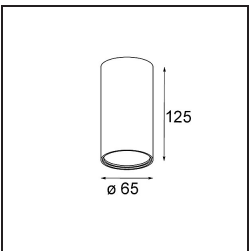

13515738 Tetrix Tube Surface 65 125 1x DE White Matt

13515783 Tetrix Tube Surface 65 125 1x DE Black Matt

■ Kies een vereist accessoire