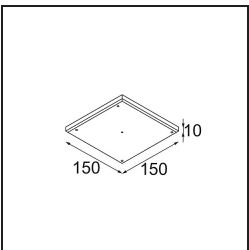

12292630 Gypsum Fibreboard 150x150