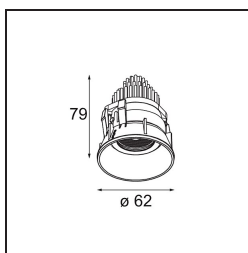

Specifications

Material	13517238
Light Source Type	LED
LED Type	BRIDGELUX V8G8
LED technology	LED COB
CRI	Min. 90
Colour Temperature	3000K
Lifetime	L90B10 @50,000 Hours
Lamp Included	Yes
Number of Light Sources	1
CIE flux code	96 99 100 100 99
Binning (SDCM)	2
Light Direction	Down
Optic	Collimator
Measured beam angle (°)	38.0
Input Voltage	Constant Current Driver Required
Electrical Class	III
IP Rating	55
Glow wire rating (°C)	850
Indoor/Outdoor	Indoor
Application	Ceiling, Wall
Mounting	Recessed
Cut-out size (mm)	ø68 for Frame Recessed; ø89 for Frame Recessed TrimLess
Mounting depth (mm)	110.0
Adjustability	H 355° V 25°
Distance to Lighted Object (m)	0,1
Primary Colour & Primary Finish	White, Matt
Gross weight (g)	141.0
Drive current (mA)	350 500
Min. forward voltage (Vf)	13.2 13.7
Max. forward voltage (Vf)	15.0 15.4
Connected load (W)	5.0 7.2
Luminous flux per lamp (lm)	557 746
Efficacy (lm/W)	111 104
Glare rating	16 17

Remark	<ul style="list-style-type: none">• Tetrix Recessed Ring or Tube Surface not included• This is not a complete product. Tetrix Recessed Ring or Tube Surface required.• This is not a complete product. Tetrix Recessed Ring or Tube Surface required.
--------	---