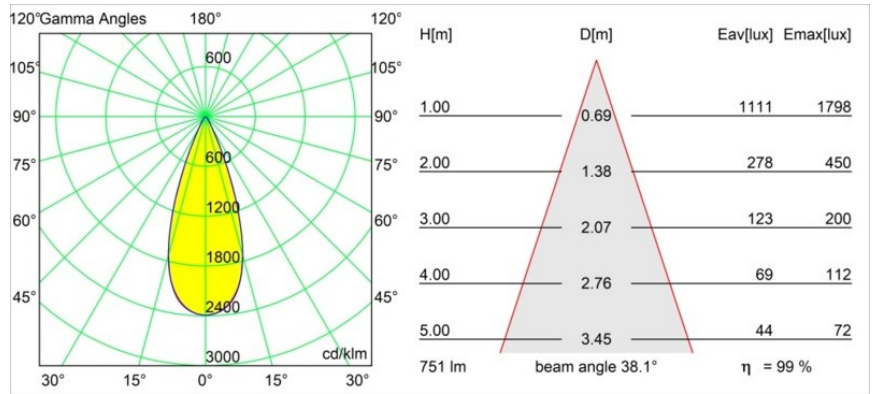

Light distribution & beam diagram