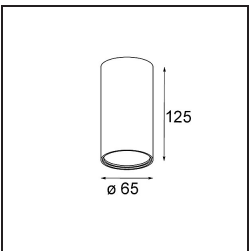

13515738 Tetrix Tube Surface 65 125 1x DE White Matt

13515783 Tetrix Tube Surface 65 125 1x DE Black Matt

Choose a required accessory