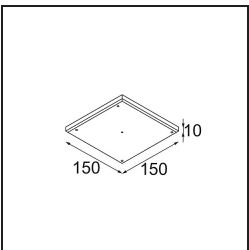

TM30 & CRI diagram

Light distribution & beam diagram

Optical Accessories

13515032 Snoot 32 Black Structure
13515038 Snoot 32 White Matt

13515132 Honeycomb 33 Black Structure

Installation Accessories

13510083 Ring Recessed 62 1x IP55 Black Matt
13510038 Ring Recessed 62 1x IP55 White Matt

13515430 Ring Recessed Trimless 62 1x

13515530 Concrete Kit 62 150x150 1x

13515630 Concrete Ring 62 Standard Installation Housing

12293230 Plaster Kit Trimless 150x150 - 62 1x

11624030 Installation Housing 140x250x100x210