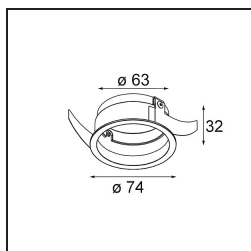

TM30 & CRI diagram

Light distribution & beam diagram

Diagrams

Accesorios Opticos

13515032 Snoot 32 Black Structure
13515038 Snoot 32 White Matt

13515132 Honeycomb 33 Black Structure

Accesorios Instalación

13510083 Ring Recessed 62 1x IP55 Black Matt
13510038 Ring Recessed 62 1x IP55 White Matt

13515430 Ring Recessed Trimless 62 1x

13515530 Concrete Kit 62 150x150 1x

13515630 Concrete Ring 62 Standard Installation Housing

12293230 Plaster Kit Trimless 150x150 - 62 1x

11624030 Installation Housing 140x250x100x210