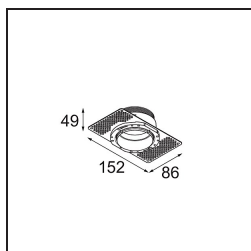

TM30 & CRI diagram

Light distribution & beam diagram

Diagrams

Accesorios Opticos

13515032 Snoot 32 Black Structure
13515038 Snoot 32 White Matt

13515132 Honeycomb 33 Black Structure

Accesorios Instalación

13510083 Ring Recessed 62 1x IP55 Black Matt
13510038 Ring Recessed 62 1x IP55 White Matt

13515430 Ring Recessed Trimless 62 1x

13515530 Concrete Kit 62 150x150 1x

13515630 Concrete Ring 62 Standard Installation Housing

12293230 Plaster Kit Trimless 150x150 - 62 1x

11624030 Installation Housing 140x250x100x210