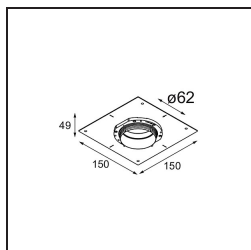

TM30 & CRI diagram

Light distribution & beam diagram

Diagrams

Accesorios Opticos

13515032 Snoot 32 Black Structure
13515038 Snoot 32 White Matt

13515132 Honeycomb 33 Black Structure

Accesorios Instalación

13510083 Ring Recessed 62 1x IP55 Black Matt
13510038 Ring Recessed 62 1x IP55 White Matt

13515430 Ring Recessed Trimless 62 1x

13515530 Concrete Kit 62 150x150 1x

13515630 Concrete Ring 62 Standard Installation Housing

12293230 Plaster Kit Trimless 150x150 - 62 1x

11624030 Installation Housing 140x250x100x210