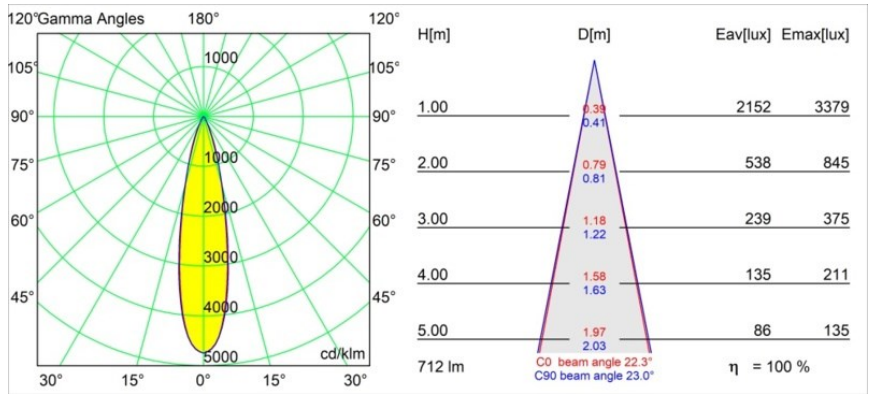

Light distribution & beam diagram