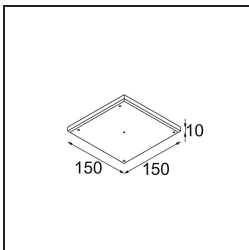

12292630 Gypsum Fibreboard 150x150