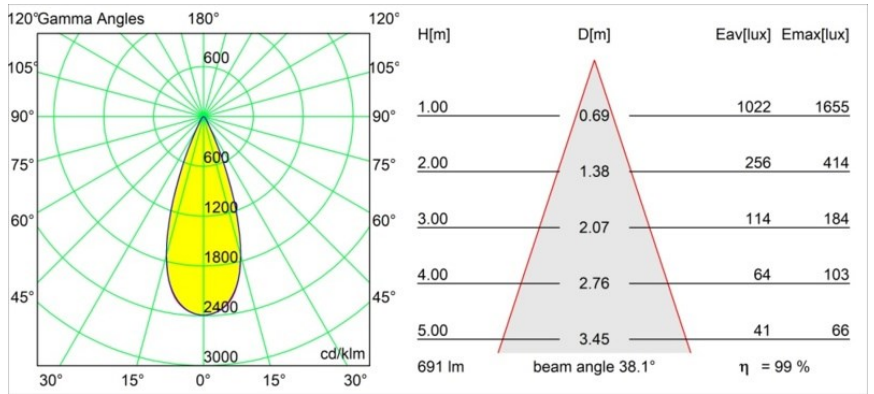

Light distribution & beam diagram