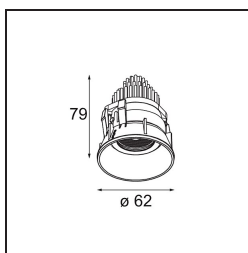

**Specifications**

Material	13517038
Light Source Type	LED
LED Type	BRIDGELUX V8G8
LED technology	LED COB
CRI	Min. 90
Colour Temperature	2700K
Lifetime	L90B10 @50,000 Hours
Lamp Included	Yes
Number of Light Sources	1
CIE flux code	96 99 100 100 99
Binning (SDCM)	2
Light Direction	Down
Optic	Collimator
Measured beam angle (°)	38.0
Input Voltage	Constant Current Driver Required
Electrical Class	III
IP Rating	55
Glow wire rating (°C)	850
Indoor/Outdoor	Indoor
Application	Ceiling, Wall
Mounting	Recessed
Cut-out size (mm)	ø68 for Frame Recessed; ø89 for Frame Recessed TrimLess
Mounting depth (mm)	110.0
Adjustability	H 355° V 25°
Distance to Lighted Object (m)	0,1
Primary Colour & Primary Finish	White, Matt
Gross weight (g)	141.0
Drive current (mA)	350      500
Min. forward voltage (Vf)	13,2      13,7
Max. forward voltage (Vf)	15,0      15,4
Connected load (W)	5,0      7,2
Luminous flux per lamp (lm)	509      687
Efficacy (lm/W)	102      95
Glare rating	16      17

---

Remark	<ul style="list-style-type: none"><li>• Tetrix Recessed Ring or Tube Surface not included</li><li>• This is not a complete product. Tetrix Recessed Ring or Tube Surface required.</li><li>• This is not a complete product. Tetrix Recessed Ring or Tube Surface required.</li></ul>
--------	---