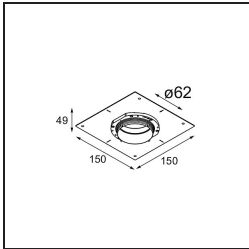

**Specifications**

Material	13517038
Light Source Type	LED
LED Type	BRIDGELUX V8G8
LED technology	LED COB
CRI	Min. 90
Colour Temperature	2700K
Lifetime	L90B10 @50,000 Hours
Lamp Included	Yes
Number of Light Sources	1
CIE flux code	96 99 100 100 99
Binning (SDCM)	2
Light Direction	Down
Optic	Collimator
Measured beam angle (°)	38.0
Input Voltage	Constant Current Driver Required
Electrical Class	III
IP Rating	55
Glow wire rating (°C)	850
Indoor/Outdoor	Indoor
Application	Ceiling, Wall
Mounting	Recessed
Cut-out size (mm)	ø68 for Frame Recessed; ø89 for Frame Recessed TrimLess
Mounting depth (mm)	110.0
Adjustability	H 355° V 25°
Distance to Lighted Object (m)	0,1
Primary Colour & Primary Finish	White, Matt
Gross weight (g)	141.0
Drive current (mA)	350      500
Min. forward voltage (Vf)	13,2      13,7
Max. forward voltage (Vf)	15,0      15,4
Connected load (W)	5,0      7,2
Luminous flux per lamp (lm)	509      687
Efficacy (lm/W)	102      95
Glare rating	16      17

---

Remark	<ul style="list-style-type: none"><li>• Tetrix Recessed Ring or Tube Surface not included</li><li>• This is not a complete product. Tetrix Recessed Ring or Tube Surface required.</li><li>• This is not a complete product. Tetrix Recessed Ring or Tube Surface required.</li></ul>
--------	---

---

**TM30 & CRI diagram**

**Light distribution & beam diagram**

**Optical Accessories**

**13515032** Snoot 32 Black Structure  
**13515038** Snoot 32 White Matt

**13515132** Honeycomb 33 Black Structure

**Installation Accessories**

**13510083** Ring Recessed 62 1x IP55 Black Matt  
**13510038** Ring Recessed 62 1x IP55 White Matt

**13515430** Ring Recessed Trimless 62 1x

**13515530** Concrete Kit 62 150x150 1x

**13515630** Concrete Ring 62 Standard Installation Housing