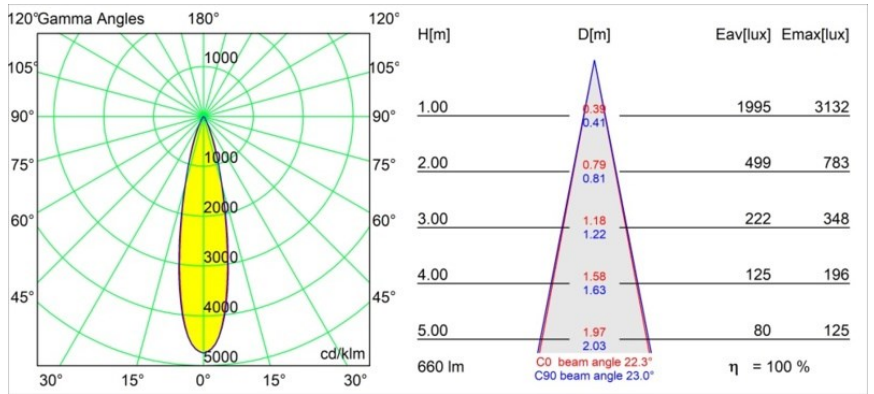

Light distribution & beam diagram