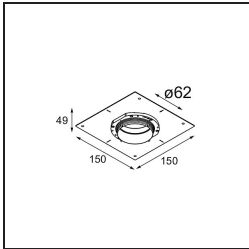

Remark	<ul style="list-style-type: none">• Tetrix Recessed Ring or Tube Surface not included• This is not a complete product. Tetrix Recessed Ring or Tube Surface required.• This is not a complete product. Tetrix Recessed Ring or Tube Surface required.
--------	---------------------------------------------------------------------------------------------------------------------------------------------------------------------------------------------------------------------------------------------------------------------------------------

TM30 & CRI diagram

Light distribution & beam diagram

Diagrams

Optical Accessories

13515032 Snoot 32 Black Structure
13515038 Snoot 32 White Matt

13515132 Honeycomb 33 Black Structure

Installation Accessories

13510083 Ring Recessed 62 1x IP55 Black Matt
13510038 Ring Recessed 62 1x IP55 White Matt

13515430 Ring Recessed Trimless 62 1x

13515530 Concrete Kit 62 150x150 1x

13515630 Concrete Ring 62 Standard Installation Housing