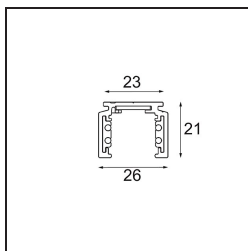

Date
Customer
Project
Type

Track 48V Profile Surface 3000 Bronze Brushed Anodised

Specifications

Materiale	13410282
Lampadina inclusa	No
Numero di fonte luminosa	0
Volt in ingresso	48Vdc
Classificazione elettrica	III
Grado IP	0
Test filo a caldo (°C)	960
Interno/Esterno	Interno
Applicazione	Soffitto, Parete
Montaggio	Superficie
Orientabilità	Not Applicable
Colore primario & Finitura primaria	Bronzo, Anodizzata Spazzolata
Peso lordo (g)	2549,0

Accessori Installazione

- 11062732** Power Feed Canopy Surface Square 4P DE Black Structure
- 11062709** Power Feed Canopy Surface Square 4P DE White Structure

- 11061409** Power Feed Canopy Surface Square 5P DE White Structure
- 11061432** Power Feed Canopy Surface Square 5P DE Black Structure

- 11061509** Power Feed and Suspension Canopy Surface Square 5P DE White Structure
- 11061532** Power Feed and Suspension Canopy Surface Square 5P DE Black Structure

Choose a required accessory