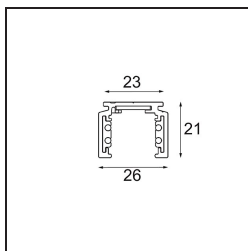

Date
Customer
Project
Type

Track 48V Profile Surface 3000 Bronze Brushed Anodised

Specifications

Material	13410282
Lamp Included	No
Number of Light Sources	0
Input Voltage	48Vdc
Electrical Class	III
IP Rating	0
Glow wire rating (°C)	960
Indoor/Outdoor	Indoor
Application	Ceiling, Wall
Mounting	Surface
Adjustability	Not Applicable
Primary Colour & Primary Finish	Bronze, Brushed Anodised
Gross weight (g)	2549.0

Specifications

Installation Accessories

- 11062732** Power Feed Canopy Surface Square 4P DE Black Structure
- 11062709** Power Feed Canopy Surface Square 4P DE White Structure

- 11061409** Power Feed Canopy Surface Square 5P DE White Structure
- 11061432** Power Feed Canopy Surface Square 5P DE Black Structure

- 11061509** Power Feed and Suspension Canopy Surface Square 5P DE White Structure
- 11061532** Power Feed and Suspension Canopy Surface Square 5P DE Black Structure

Choose a required accessory