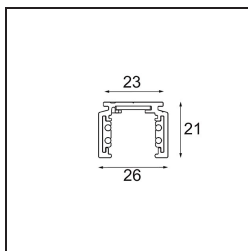

Date
Customer
Project
Type

Track 48V Profile Surface 3000 Champagne Brushed Anodised

Specifications

Materiale	13410241
Lampadina inclusa	No
Numero di fonte luminosa	0
Volt in ingresso	48Vdc
Classificazione elettrica	III
Grado IP	0
Test filo a caldo (°C)	960
Interno/Esterno	Interno
Applicazione	Soffitto, Parete
Montaggio	Superficie
Orientabilità	Not Applicable
Colore primario & Finitura primaria	Champagne, Anodizzata Spazzolata
Peso lordo (g)	2549,0

Accessori Installazione

- 11062732** Power Feed Canopy Surface Square 4P DE Black Structure
- 11062709** Power Feed Canopy Surface Square 4P DE White Structure

- 11061409** Power Feed Canopy Surface Square 5P DE White Structure
- 11061432** Power Feed Canopy Surface Square 5P DE Black Structure

- 11061509** Power Feed and Suspension Canopy Surface Square 5P DE White Structure
- 11061532** Power Feed and Suspension Canopy Surface Square 5P DE Black Structure

Choose a required accessory