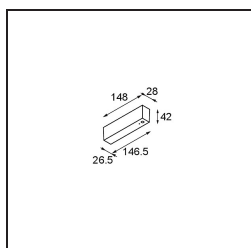

|          |
|----------|
| Date     |
| Customer |
| Project  |
| Type     |

*Track 48V Profile Surface 3000 Champagne Brushed Anodised*

**Specifications**

|                                     |                                  |
|-------------------------------------|----------------------------------|
| Materiale                           | 13410241                         |
| Lampadina inclusa                   | No                               |
| Numero di fonte luminosa            | 0                                |
| Volt in ingresso                    | 48Vdc                            |
| Classificazione elettrica           | III                              |
| Grado IP                            | 0                                |
| Test filo a caldo (°C)              | 960                              |
| Interno/Esterno                     | Interno                          |
| Applicazione                        | Soffitto, Parete                 |
| Montaggio                           | Superficie                       |
| Orientabilità                       | Not Applicable                   |
| Colore primario & Finitura primaria | Champagne, Anodizzata Spazzolata |
| Peso lordo (g)                      | 2549,0                           |

**Accessori Installazione**

- 11062732** Power Feed Canopy Surface Square 4P Black Structure
- 11062709** Power Feed Canopy Surface Square 4P White Structure

- 11061409** Power Feed Canopy Surface Square 5P White Structure
- 11061432** Power Feed Canopy Surface Square 5P Black Structure

- 11061509** Power Feed and Suspension Canopy Surface Square 5P White Structure
- 11061532** Power Feed and Suspension Canopy Surface Square 5P Black Structure

Choose a required accessory