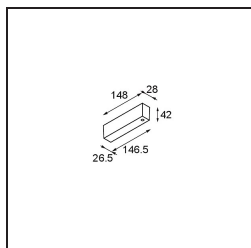

|          |
|----------|
| Date     |
| Customer |
| Project  |
| Type     |

*Track 48V Profile Surface 3000 Champagne Brushed Anodised*

**Specifications**

|                                     |                                  |
|-------------------------------------|----------------------------------|
| Materiale                           | 13410241                         |
| Lampadina inclusa                   | No                               |
| Numero di fonte luminosa            | 0                                |
| Volt in ingresso                    | 48Vdc                            |
| Classificazione elettrica           | III                              |
| Grado IP                            | 0                                |
| Test filo a caldo (°C)              | 960                              |
| Interno/Esterno                     | Interno                          |
| Applicazione                        | Soffitto, Parete                 |
| Montaggio                           | Superficie                       |
| Orientabilità                       | Not Applicable                   |
| Colore primario & Finitura primaria | Champagne, Anodizzata Spazzolata |
| Peso lordo (g)                      | 2549,0                           |

**Accessori Installazione**

- 11062732** Power Feed Canopy Surface Square 4P Black Structure
- 11062709** Power Feed Canopy Surface Square 4P White Structure

- 11061409** Power Feed Canopy Surface Square 5P White Structure
- 11061432** Power Feed Canopy Surface Square 5P Black Structure

- 11061509** Power Feed and Suspension Canopy Surface Square 5P White Structure
- 11061532** Power Feed and Suspension Canopy Surface Square 5P Black Structure

Choose a required accessory