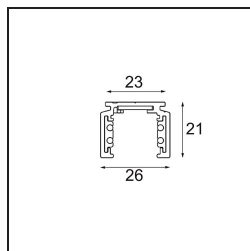

|          |
|----------|
| Date     |
| Customer |
| Project  |
| Type     |

*Track 48V Profile Surface 3000 Champagne Brushed Anodised*

**Specifications**

|                                     |                                  |
|-------------------------------------|----------------------------------|
| Materiale                           | 13410241                         |
| Lampadina inclusa                   | No                               |
| Numero di fonte luminosa            | 0                                |
| Volt in ingresso                    | 48Vdc                            |
| Classificazione elettrica           | III                              |
| Grado IP                            | 0                                |
| Test filo a caldo (°C)              | 960                              |
| Interno/Esterno                     | Interno                          |
| Applicazione                        | Soffitto, Parete                 |
| Montaggio                           | Superficie                       |
| Orientabilità                       | Not Applicable                   |
| Colore primario & Finitura primaria | Champagne, Anodizzata Spazzolata |
| Peso lordo (g)                      | 2549,0                           |

**Accessori Installazione**

- 11062732** Power Feed Canopy Surface Square 4P Black Structure
- 11062709** Power Feed Canopy Surface Square 4P White Structure

- 11061409** Power Feed Canopy Surface Square 5P White Structure
- 11061432** Power Feed Canopy Surface Square 5P Black Structure

- 11061509** Power Feed and Suspension Canopy Surface Square 5P White Structure
- 11061532** Power Feed and Suspension Canopy Surface Square 5P Black Structure

Choose a required accessory