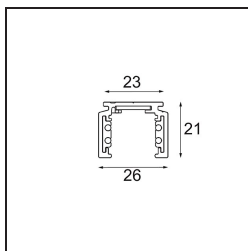

Date _____
Customer _____
Project _____
Type _____

Track 48V Profile Surface 3000 Champagne Brushed Anodised

Specifications

Material	13410241
Lamp Included	No
Number of Light Sources	0
Input Voltage	48Vdc
Electrical Class	III
IP Rating	0
Glow wire rating (°C)	960
Indoor/Outdoor	Indoor
Application	Ceiling, Wall
Mounting	Surface
Adjustability	Not Applicable
Primary Colour & Primary Finish	Champagne, Brushed Anodised
Gross weight (g)	2549.0

Installation Accessories

- 11062732** Power Feed Canopy Surface Square 4P DE Black Structure
- 11062709** Power Feed Canopy Surface Square 4P DE White Structure

- 11061409** Power Feed Canopy Surface Square 5P DE White Structure
- 11061432** Power Feed Canopy Surface Square 5P DE Black Structure

- 11061509** Power Feed and Suspension Canopy Surface Square 5P DE White Structure
- 11061532** Power Feed and Suspension Canopy Surface Square 5P DE Black Structure

Choose a required accessory