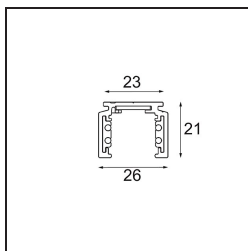

Date _____
Customer _____
Project _____
Type _____

Track 48V Profile Surface 3000 Champagne Brushed Anodised

Specifications

Material	13410241
Lamp Included	No
Number of Light Sources	0
Input Voltage	48Vdc
Electrical Class	III
IP Rating	0
Glow wire rating (°C)	960
Indoor/Outdoor	Indoor
Application	Ceiling, Wall
Mounting	Surface
Adjustability	Not Applicable
Primary Colour & Primary Finish	Champagne, Brushed Anodised
Gross weight (g)	2549.0

Installation Accessories

- 11062732** Power Feed Canopy Surface Square 4P Black Structure
- 11062709** Power Feed Canopy Surface Square 4P White Structure

- 11061409** Power Feed Canopy Surface Square 5P White Structure
- 11061432** Power Feed Canopy Surface Square 5P Black Structure

- 11061509** Power Feed and Suspension Canopy Surface Square 5P White Structure
- 11061532** Power Feed and Suspension Canopy Surface Square 5P Black Structure

Choose a required accessory