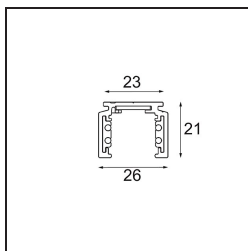

Date
Customer
Project
Type

*Track 48V Profile Surface 2000 Champagne Brushed Anodised*

**Specifications**

Materiale	13410141
Lampadina inclusa	No
Numero di fonte luminosa	0
Volt in ingresso	48Vdc
Classificazione elettrica	III
Grado IP	0
Test filo a caldo (°C)	960
Interno/Esterno	Interno
Applicazione	Soffitto, Parete
Montaggio	Superficie
Orientabilità	Not Applicable
Colore primario & Finitura primaria	Champagne, Anodizzata Spazzolata
Peso lordo (g)	1717,0

**Accessori Installazione**

- 11062732** Power Feed Canopy Surface Square 4P DE Black Structure
- 11062709** Power Feed Canopy Surface Square 4P DE White Structure

- 11061409** Power Feed Canopy Surface Square 5P DE White Structure
- 11061432** Power Feed Canopy Surface Square 5P DE Black Structure

- 11061509** Power Feed and Suspension Canopy Surface Square 5P DE White Structure
- 11061532** Power Feed and Suspension Canopy Surface Square 5P DE Black Structure

Choose a required accessory