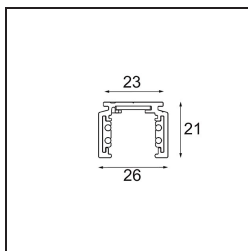

Date
Customer
Project
Type

Track 48V Profile Surface 2000 Champagne Brushed Anodised

Specifications

Materiale	13410141
Lampadina inclusa	No
Numero di fonte luminosa	0
Volt in ingresso	48Vdc
Classificazione elettrica	III
Grado IP	0
Test filo a caldo (°C)	960
Interno/Esterno	Interno
Applicazione	Soffitto, Parete
Montaggio	Superficie
Orientabilità	Not Applicable
Colore primario & Finitura primaria	Champagne, Anodizzata Spazzolata
Peso lordo (g)	1717,0

Accessori Installazione

- 11062732** Power Feed Canopy Surface Square 4P Black Structure
- 11062709** Power Feed Canopy Surface Square 4P White Structure

- 11061409** Power Feed Canopy Surface Square 5P White Structure
- 11061432** Power Feed Canopy Surface Square 5P Black Structure

- 11061509** Power Feed and Suspension Canopy Surface Square 5P White Structure
- 11061532** Power Feed and Suspension Canopy Surface Square 5P Black Structure

Choose a required accessory