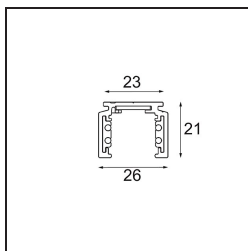

Date _____
Customer _____
Project _____
Type _____

Track 48V Profile Surface 2000 Champagne Brushed Anodised

Specifications

Material	13410141
Lamp Included	No
Number of Light Sources	0
Input Voltage	48Vdc
Electrical Class	III
IP Rating	0
Glow wire rating (°C)	960
Indoor/Outdoor	Indoor
Application	Ceiling, Wall
Mounting	Surface
Adjustability	Not Applicable
Primary Colour & Primary Finish	Champagne, Brushed Anodised
Gross weight (g)	1717.0

Installation Accessories

- 11062732** Power Feed Canopy Surface Square 4P DE Black Structure
- 11062709** Power Feed Canopy Surface Square 4P DE White Structure

- 11061409** Power Feed Canopy Surface Square 5P DE White Structure
- 11061432** Power Feed Canopy Surface Square 5P DE Black Structure

- 11061509** Power Feed and Suspension Canopy Surface Square 5P DE White Structure
- 11061532** Power Feed and Suspension Canopy Surface Square 5P DE Black Structure

Choose a required accessory