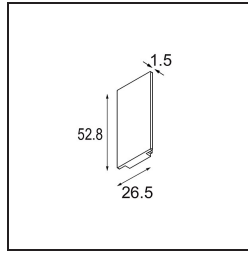

Date _____
Customer _____
Project _____
Type _____

Track 48V High Endplate (2) Bronze Brushed

Specifications

Material	12360618
Lamp Included	No
Number of Light Sources	0
IP Rating	0
Glow wire rating (°C)	960
Indoor/Outdoor	Indoor
Adjustability	Not Applicable
Primary Colour & Primary Finish	Bronze, Brushed
Gross weight (g)	20.0