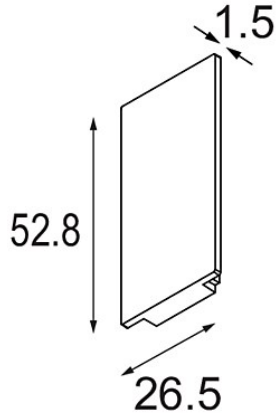

Date _____
Customer _____
Project _____
Type _____

Track 48V High Endplate (2) Bronze Brushed

Specifications

Material	12360618
Lamp Included	No
Number of Light Sources	0
IP Rating	0
Glow wire rating (°C)	960
Indoor/Outdoor	Indoor
Adjustability	Not Applicable
Primary Colour & Primary Finish	Bronze, Brushed
Gross weight (g)	20.0