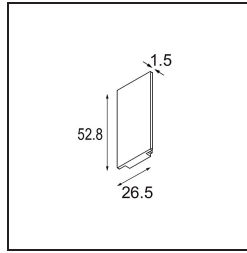

Date _____
Customer _____
Project _____
Type _____

Track 48V High Endplate (2) Champagne Brushed

Specifications

Material	12360617
Lamp Included	No
Number of Light Sources	0
IP Rating	0
Glow wire rating (°C)	960
Indoor/Outdoor	Indoor
Adjustability	Not Applicable
Primary Colour & Primary Finish	Champagne, Brushed
Gross weight (g)	20.0