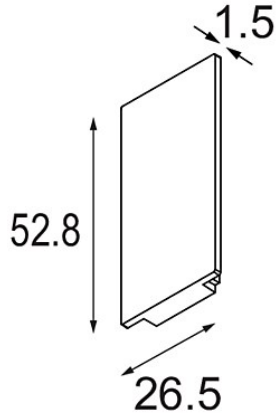

Date _____
Customer _____
Project _____
Type _____

Track 48V High Endplate (2) Champagne Brushed

Specifications

Material	12360617
Lamp Included	No
Number of Light Sources	0
IP Rating	0
Glow wire rating (°C)	960
Indoor/Outdoor	Indoor
Adjustability	Not Applicable
Primary Colour & Primary Finish	Champagne, Brushed
Gross weight (g)	20.0