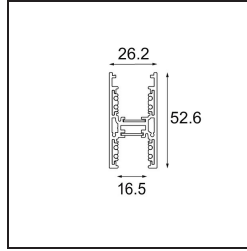

Date
Customer
Project
Type

Track 48V High Profile Suspended Up/Down 3000 Bronze Brushed Anodised

Specifications

Material	12360282
Lamp Included	No
Number of Light Sources	0
Light Direction	Up/Down
Input Voltage	48Vdc
Electrical Class	III
IP Rating	0
Glow wire rating (°C)	960
Indoor/Outdoor	Indoor
Application	Ceiling
Mounting	Suspended
Adjustability	Not Applicable
Primary Colour & Primary Finish	Bronze, Brushed Anodised
Gross weight (g)	5569.0