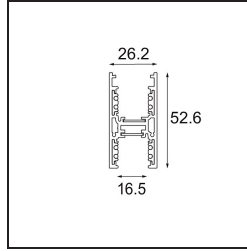

Date
Customer
Project
Type

Track 48V High Profile Suspended Up/Down 3000 Bronze Brushed Anodised

Specifications

Material	12360282
Lamp Included	No
Number of Light Sources	0
Light Direction	Up/Down
Input Voltage	48Vdc
Electrical Class	III
IP Rating	0
Glow wire rating (°C)	960
Indoor/Outdoor	Indoor
Application	Ceiling
Mounting	Suspended
Adjustability	Not Applicable
Primary Colour & Primary Finish	Bronze, Brushed Anodised
Gross weight (g)	5569.0

Installation Accessories

- 11062732** Power Feed Canopy Surface Square 4P DE Black Structure
- 11062709** Power Feed Canopy Surface Square 4P DE White Structure

- 11061409** Power Feed Canopy Surface Square 5P DE White Structure
- 11061432** Power Feed Canopy Surface Square 5P DE Black Structure