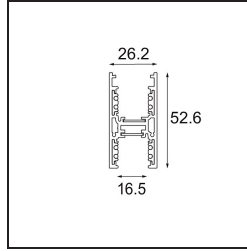

---

*Track 48V High Profile Suspended Up/Down 3000 Bronze Brushed Anodised*

**Specifications**

|                                 |                          |
|---------------------------------|--------------------------|
| Material                        | 12360282                 |
| Lamp Included                   | No                       |
| Number of Light Sources         | 0                        |
| Light Direction                 | Up/Down                  |
| Input Voltage                   | 48Vdc                    |
| Electrical Class                | III                      |
| IP Rating                       | 0                        |
| Glow wire rating (°C)           | 960                      |
| Indoor/Outdoor                  | Indoor                   |
| Application                     | Ceiling                  |
| Mounting                        | Suspended                |
| Adjustability                   | Not Applicable           |
| Primary Colour & Primary Finish | Bronze, Brushed Anodised |
| Gross weight (g)                | 5569.0                   |