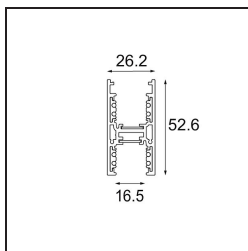

Date
Customer
Project
Type

Track 48V High Profile Suspended Up/Down 3000 Champagne Brushed Anodised

Specifications

Material	12360241
Lamp Included	No
Number of Light Sources	0
Light Direction	Up/Down
Input Voltage	48Vdc
Electrical Class	III
IP Rating	0
Glow wire rating (°C)	960
Indoor/Outdoor	Indoor
Application	Ceiling
Mounting	Suspended
Adjustability	Not Applicable
Primary Colour & Primary Finish	Champagne, Brushed Anodised
Gross weight (g)	5569.0

Specifications