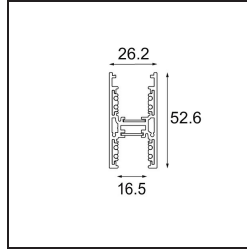

Date
Customer
Project
Type

Track 48V High Profile Suspended Up/Down 2000 Bronze Brushed Anodised

Specifications

Material	12360182
Lamp Included	No
Number of Light Sources	0
Light Direction	Up/Down
Input Voltage	48Vdc
Electrical Class	III
IP Rating	0
Glow wire rating (°C)	960
Indoor/Outdoor	Indoor
Application	Ceiling
Mounting	Suspended
Adjustability	Not Applicable
Primary Colour & Primary Finish	Bronze, Brushed Anodised
Gross weight (g)	3822.0