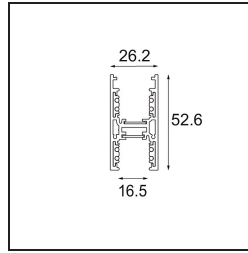

Date
Customer
Project
Type

*Track 48V High Profile Suspended Up/Down 2000 Champagne Brushed Anodised*

**Specifications**

Material	12360141
Lamp Included	No
Number of Light Sources	0
Light Direction	Up/Down
Input Voltage	48Vdc
Electrical Class	III
IP Rating	0
Glow wire rating (°C)	960
Indoor/Outdoor	Indoor
Application	Ceiling
Mounting	Suspended
Adjustability	Not Applicable
Primary Colour & Primary Finish	Champagne, Brushed Anodised
Gross weight (g)	3822.0

**Installation Accessories**

- 11062732** Power Feed Canopy Surface Square 4P DE Black Structure
- 11062709** Power Feed Canopy Surface Square 4P DE White Structure

- 11061409** Power Feed Canopy Surface Square 5P DE White Structure
- 11061432** Power Feed Canopy Surface Square 5P DE Black Structure

- 11061509** Power Feed and Suspension Canopy Surface Square 5P DE White Structure
- 11061532** Power Feed and Suspension Canopy Surface Square 5P DE Black Structure

Choose a required accessory