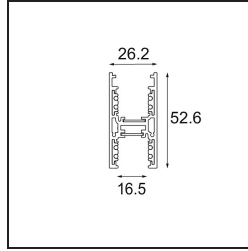

Date
Customer
Project
Type

Track 48V High Profile Suspended Up/Down 2000 Champagne Brushed Anodised

Specifications

Material	12360141
Lamp Included	No
Number of Light Sources	0
Light Direction	Up/Down
Input Voltage	48Vdc
Electrical Class	III
IP Rating	0
Glow wire rating (°C)	960
Indoor/Outdoor	Indoor
Application	Ceiling
Mounting	Suspended
Adjustability	Not Applicable
Primary Colour & Primary Finish	Champagne, Brushed Anodised
Gross weight (g)	3822.0

Installation Accessories

- 11062732** Power Feed Canopy Surface Square 4P DE Black Structure
- 11062709** Power Feed Canopy Surface Square 4P DE White Structure

- 11061409** Power Feed Canopy Surface Square 5P DE White Structure
- 11061432** Power Feed Canopy Surface Square 5P DE Black Structure

- 11061509** Power Feed and Suspension Canopy Surface Square 5P DE White Structure
- 11061532** Power Feed and Suspension Canopy Surface Square 5P DE Black Structure

Choose a required accessory