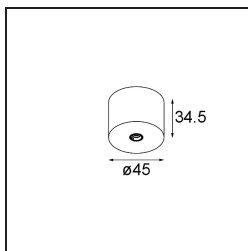

Date
Customer
Project
Type

Modupoint Round Surface 45 1x DE Silver Bronze Brushed Anodised

Specifications

Material	13242084
Lamp Included	No
Number of Light Sources	1
Input Voltage	Constant Current Driver Required
Electrical Class	III
IP Rating	20
Glow wire rating (°C)	960
Indoor/Outdoor	Indoor
Application	Ceiling, Wall
Mounting	Surface
Adjustability	Not Applicable
Primary Colour & Primary Finish	Silver Bronze, Brushed Anodised
Gross weight (g)	68.0
Remark	<ul style="list-style-type: none"> • Light module not included • This is not a complete product. Jack light modules required. • This is not a complete product. Jack light modules required.