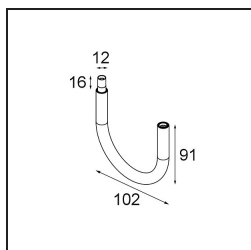

13242309 Stick Modupoint Curved 180° White Structure
13242332 Stick Modupoint Curved 180° Black Structure

Choose a required accessory