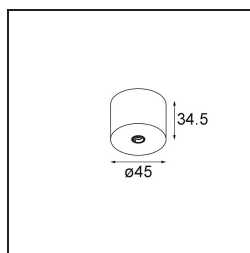

Date
Customer
Project
Type

Modupoint Round Surface 45 1x DE Silver Bronze Brushed Anodised

Specifications

Material	13242084
Lamp Included	No
Number of Light Sources	1
Input Voltage	Constant Current Driver Required
Electrical Class	III
IP Rating	20
Glow wire rating (°C)	960
Indoor/Outdoor	Indoor
Application	Ceiling, Wall
Mounting	Surface
Adjustability	Not Applicable
Primary Colour & Primary Finish	Silver Bronze, Brushed Anodised
Gross weight (g)	68.0
Remark	<ul style="list-style-type: none"> • Light module not included • This is not a complete product. Jack light modules required. • This is not a complete product. Jack light modules required.