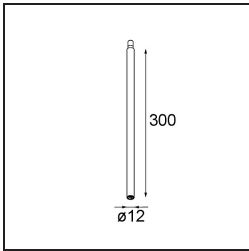

13240209 Stick Modupoint 300 White Structure
13240232 Stick Modupoint 300 Black Structure