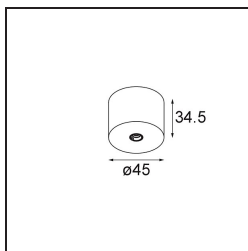

Date
Customer
Project
Type

Modupoint Round Surface 45 1x DE Bronze Brushed Anodised

Specifications

Material	13242082
Lamp Included	No
Number of Light Sources	1
Input Voltage	Constant Current Driver Required
Electrical Class	III
IP Rating	20
Glow wire rating (°C)	960
Indoor/Outdoor	Indoor
Application	Ceiling, Wall
Mounting	Surface
Adjustability	Not Applicable
Primary Colour & Primary Finish	Bronze, Brushed Anodised
Gross weight (g)	68.0
Remark	<ul style="list-style-type: none"> • Light module not included • This is not a complete product. Jack light modules required. • This is not a complete product. Jack light modules required.