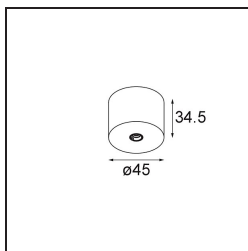

Date
Customer
Project
Type

Modupoint Round Surface 45 1x DE Black Brushed Anodised

Specifications

Material	13242081
Lamp Included	No
Number of Light Sources	1
Input Voltage	Constant Current Driver Required
Electrical Class	III
IP Rating	20
Glow wire rating (°C)	960
Indoor/Outdoor	Indoor
Application	Ceiling, Wall
Mounting	Surface
Adjustability	Not Applicable
Primary Colour & Primary Finish	Black, Brushed Anodised
Gross weight (g)	68.0
Remark	<ul style="list-style-type: none"> • Light module not included • This is not a complete product. Jack light modules required. • This is not a complete product. Jack light modules required.