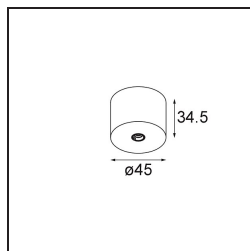

Date
Customer
Project
Type

Modupoint Round Surface 45 1x DE Champagne Brushed Anodised

Specifications

Material	13242041
Lamp Included	No
Number of Light Sources	1
Input Voltage	Constant Current Driver Required
Electrical Class	III
IP Rating	20
Glow wire rating (°C)	960
Indoor/Outdoor	Indoor
Application	Ceiling, Wall
Mounting	Surface
Adjustability	Not Applicable
Primary Colour & Primary Finish	Champagne, Brushed Anodised
Gross weight (g)	68.0
Remark	<ul style="list-style-type: none"> • Light module not included • This is not a complete product. Jack light modules required. • This is not a complete product. Jack light modules required.