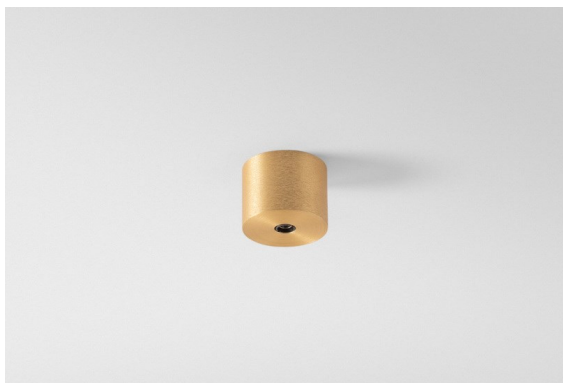

Date
Customer
Project
Type

Modupoint Round Surface 45 1x DE Champagne Brushed Anodised

Specifications

Material	13242041
Lamp Included	No
Number of Light Sources	1
Input Voltage	Constant Current Driver Required
Electrical Class	III
IP Rating	20
Glow wire rating (°C)	960
Indoor/Outdoor	Indoor
Application	Ceiling, Wall
Mounting	Surface
Adjustability	Not Applicable
Primary Colour & Primary Finish	Champagne, Brushed Anodised
Gross weight (g)	68.0
Remark	<ul style="list-style-type: none"> • Light module not included • This is not a complete product. Jack light modules required. • This is not a complete product. Jack light modules required.

1984. Modupoint enters the market. Instantly revolutionary, it was the first lighting system with interchangeable components and a refined design fully integrated with the ceiling. 2020. Modupoint Round and Modupoint Square enter with the latest smart LED lighting technology and new minimalist designs. Modupoint Round can connect Marbulito, Médard, Minude and Gamin.

Decorative Accessories

13240009 Stick Modupoint 100 White Structure
13240032 Stick Modupoint 100 Black Structure

13240109 Stick Modupoint 200 White Structure
13240132 Stick Modupoint 200 Black Structure