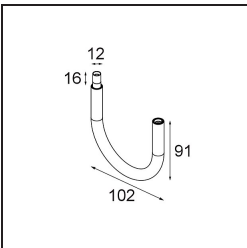

13242309 Stick Modupoint Curved 180° White Structure
13242332 Stick Modupoint Curved 180° Black Structure

Choose a required accessory