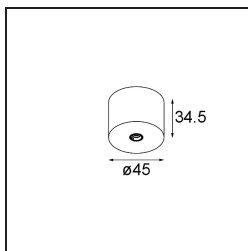

Date
Customer
Project
Type

Modupoint Round Surface 45 1x DE Champagne Brushed Anodised

Specifications

Material	13242041
Lamp Included	No
Number of Light Sources	1
Input Voltage	Constant Current Driver Required
Electrical Class	III
IP Rating	20
Glow wire rating (°C)	960
Indoor/Outdoor	Indoor
Application	Ceiling, Wall
Mounting	Surface
Adjustability	Not Applicable
Primary Colour & Primary Finish	Champagne, Brushed Anodised
Gross weight (g)	68.0
Remark	<ul style="list-style-type: none"> • Light module not included • This is not a complete product. Jack light modules required. • This is not a complete product. Jack light modules required.