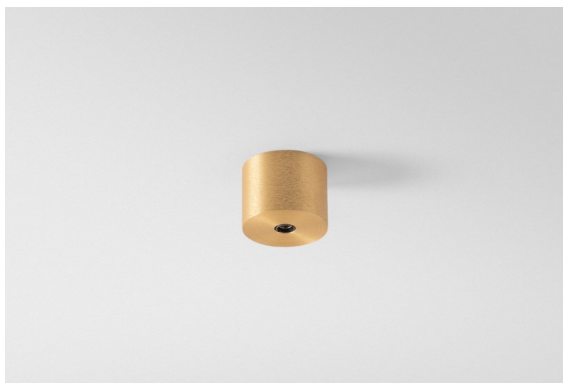

Date
Customer
Project
Type

Modupoint Round Surface 45 1x DE Champagne Brushed Anodised

Specifications

Material	13242041
Lamp Included	No
Number of Light Sources	1
Input Voltage	Constant Current Driver Required
Electrical Class	III
IP Rating	20
Glow wire rating (°C)	960
Indoor/Outdoor	Indoor
Application	Ceiling, Wall
Mounting	Surface
Adjustability	Not Applicable
Primary Colour & Primary Finish	Champagne, Brushed Anodised
Gross weight (g)	68.0
Remark	<ul style="list-style-type: none"> • Light module not included • This is not a complete product. Jack light modules required. • This is not a complete product. Jack light modules required.

1984. Modupoint enters the market. Instantly revolutionary, it was the first lighting system with interchangeable components and a refined design fully integrated with the ceiling. 2020. Modupoint Round and Modupoint Square enter with the latest smart LED lighting technology and new minimalist designs. Modupoint Round can connect Marbulito, Médard, Minude and Gamin.

Decorative Accessories

13240009 Stick Modupoint 100 White Structure
13240032 Stick Modupoint 100 Black Structure

13240109 Stick Modupoint 200 White Structure
13240132 Stick Modupoint 200 Black Structure