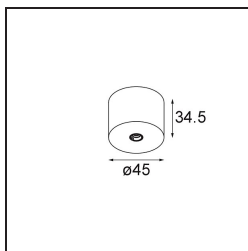

Date
Customer
Project
Type

Modupoint Round Surface 45 1x DE Black Structure

Specifications

Material	13242032
Lamp Included	No
Number of Light Sources	1
Input Voltage	Constant Current Driver Required
Electrical Class	III
IP Rating	20
Glow wire rating (°C)	960
Indoor/Outdoor	Indoor
Application	Ceiling, Wall
Mounting	Surface
Adjustability	Not Applicable
Primary Colour & Primary Finish	Black, Structure
Gross weight (g)	68.0
Remark	<ul style="list-style-type: none"> • Light module not included • This is not a complete product. Jack light modules required. • This is not a complete product. Jack light modules required.