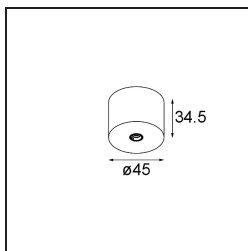

| |
|----------|
| Date |
| Customer |
| Project |
| Type |

Modupoint Round Surface 45 1x DE Black Structure

Specifications

| | |
|---------------------------------|---|
| Material | 13242032 |
| Lamp Included | No |
| Number of Light Sources | 1 |
| Input Voltage | Constant Current Driver Required |
| Electrical Class | III |
| IP Rating | 20 |
| Glow wire rating (°C) | 960 |
| Indoor/Outdoor | Indoor |
| Application | Ceiling, Wall |
| Mounting | Surface |
| Adjustability | Not Applicable |
| Primary Colour & Primary Finish | Black, Structure |
| Gross weight (g) | 68.0 |
| Remark | <ul style="list-style-type: none"> • Light module not included • This is not a complete product. Jack light modules required. • This is not a complete product. Jack light modules required. |