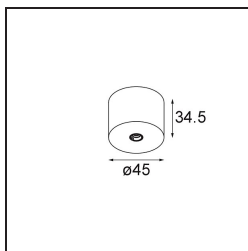

Date
Customer
Project
Type

*Modupoint Round Surface 45 1x DE White Structure*

**Specifications**

Material	13242009
Lamp Included	No
Number of Light Sources	1
Input Voltage	Constant Current Driver Required
Electrical Class	III
IP Rating	20
Glow wire rating (°C)	960
Indoor/Outdoor	Indoor
Application	Ceiling, Wall
Mounting	Surface
Adjustability	Not Applicable
Primary Colour & Primary Finish	White, Structure
Gross weight (g)	68.0
Remark	<ul style="list-style-type: none"> <li>• Light module not included</li> <li>• This is not a complete product. Jack light modules required.</li> <li>• This is not a complete product. Jack light modules required.</li> </ul>