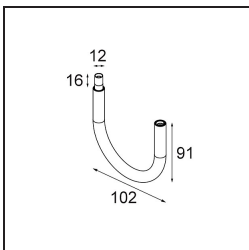

13242309 Stick Modupoint Curved 180° White Structure
13242332 Stick Modupoint Curved 180° Black Structure

Choose a required accessory