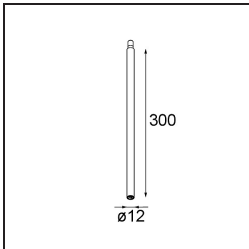

13240209 Stick Modupoint 300 White Structure
13240232 Stick Modupoint 300 Black Structure