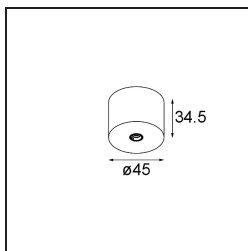

Date
Customer
Project
Type

*Modupoint Round Surface 45 1x DE White Structure*

**Specifications**

Material	13242009
Lamp Included	No
Number of Light Sources	1
Input Voltage	Constant Current Driver Required
Electrical Class	III
IP Rating	20
Glow wire rating (°C)	960
Indoor/Outdoor	Indoor
Application	Ceiling, Wall
Mounting	Surface
Adjustability	Not Applicable
Primary Colour & Primary Finish	White, Structure
Gross weight (g)	68.0
Remark	<ul style="list-style-type: none"> <li>• Light module not included</li> <li>• This is not a complete product. Jack light modules required.</li> <li>• This is not a complete product. Jack light modules required.</li> </ul>