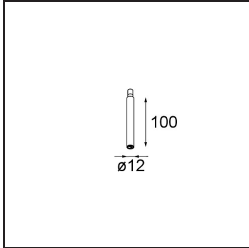

Decorative Accessories

13240009 Stick Modupoint 100 White Structure
13240032 Stick Modupoint 100 Black Structure