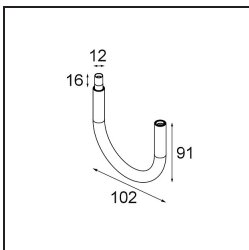

13242309 Stick Modupoint Curved 180° White Structure
13242332 Stick Modupoint Curved 180° Black Structure

Choose a required accessory