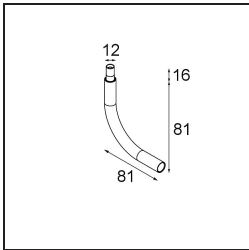

13242209 Stick Modupoint Curved 90° White Structure
13242232 Stick Modupoint Curved 90° Black Structure